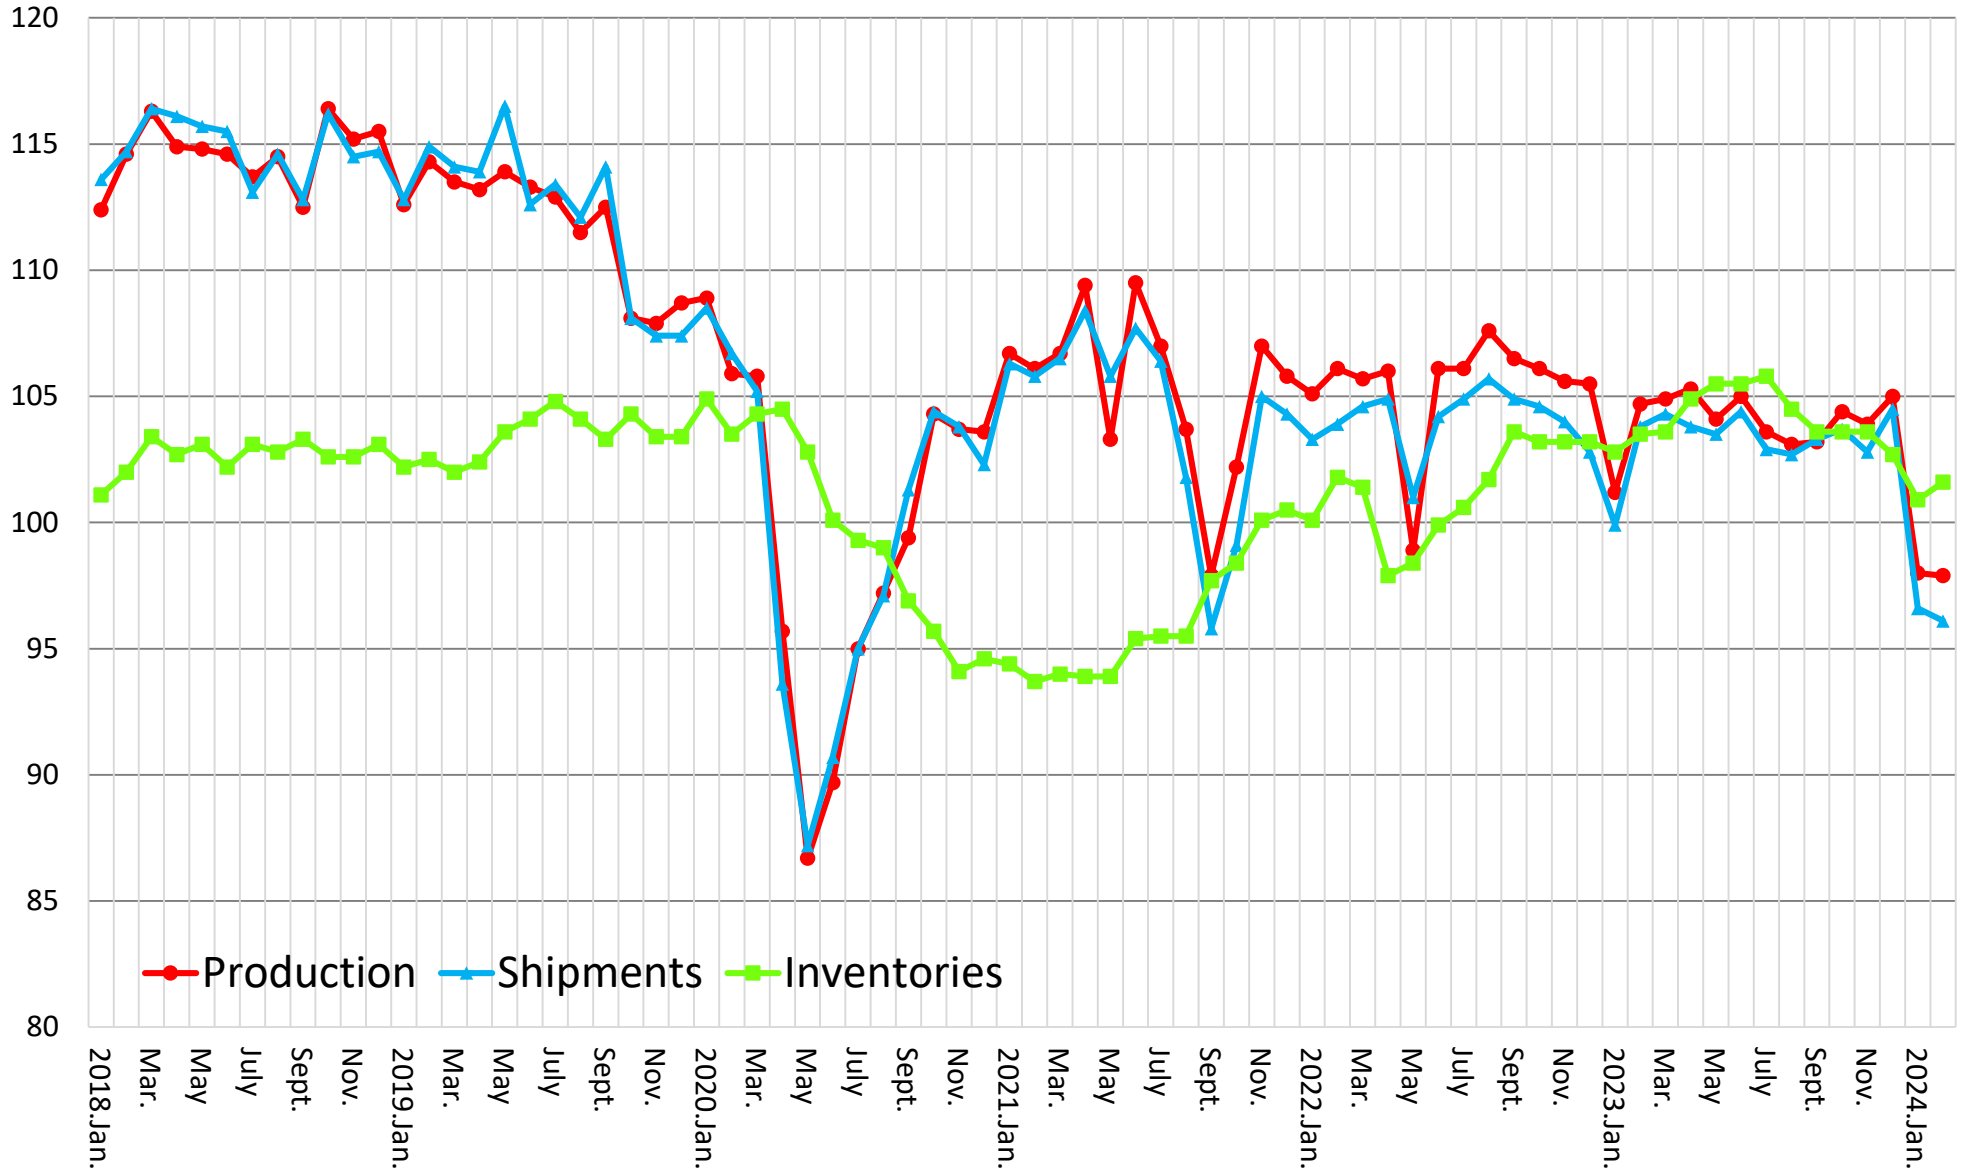

Production/Shipping/Inventory Index (Manufacturing)

(Source : Minister of Economy, Trade and Industry Indices of Industrial Production index,2020= 100)

Production/Shipping/Inventory Index (Chemicals excl. Medicine)

(Source : Minister of Economy, Trade and Industry Indices of Industrial Production index,2020= 100)

Production/Shipping/Inventory Index (Electronic parts and devices)

(Source : Minister of Economy, Trade and Industry Indices of Industrial Production index,2020= 100)

Production/Shipping/Inventory Index (Transport equipment)

(Source : Minister of Economy, Trade and Industry Indices of Industrial Production index,2020= 100)