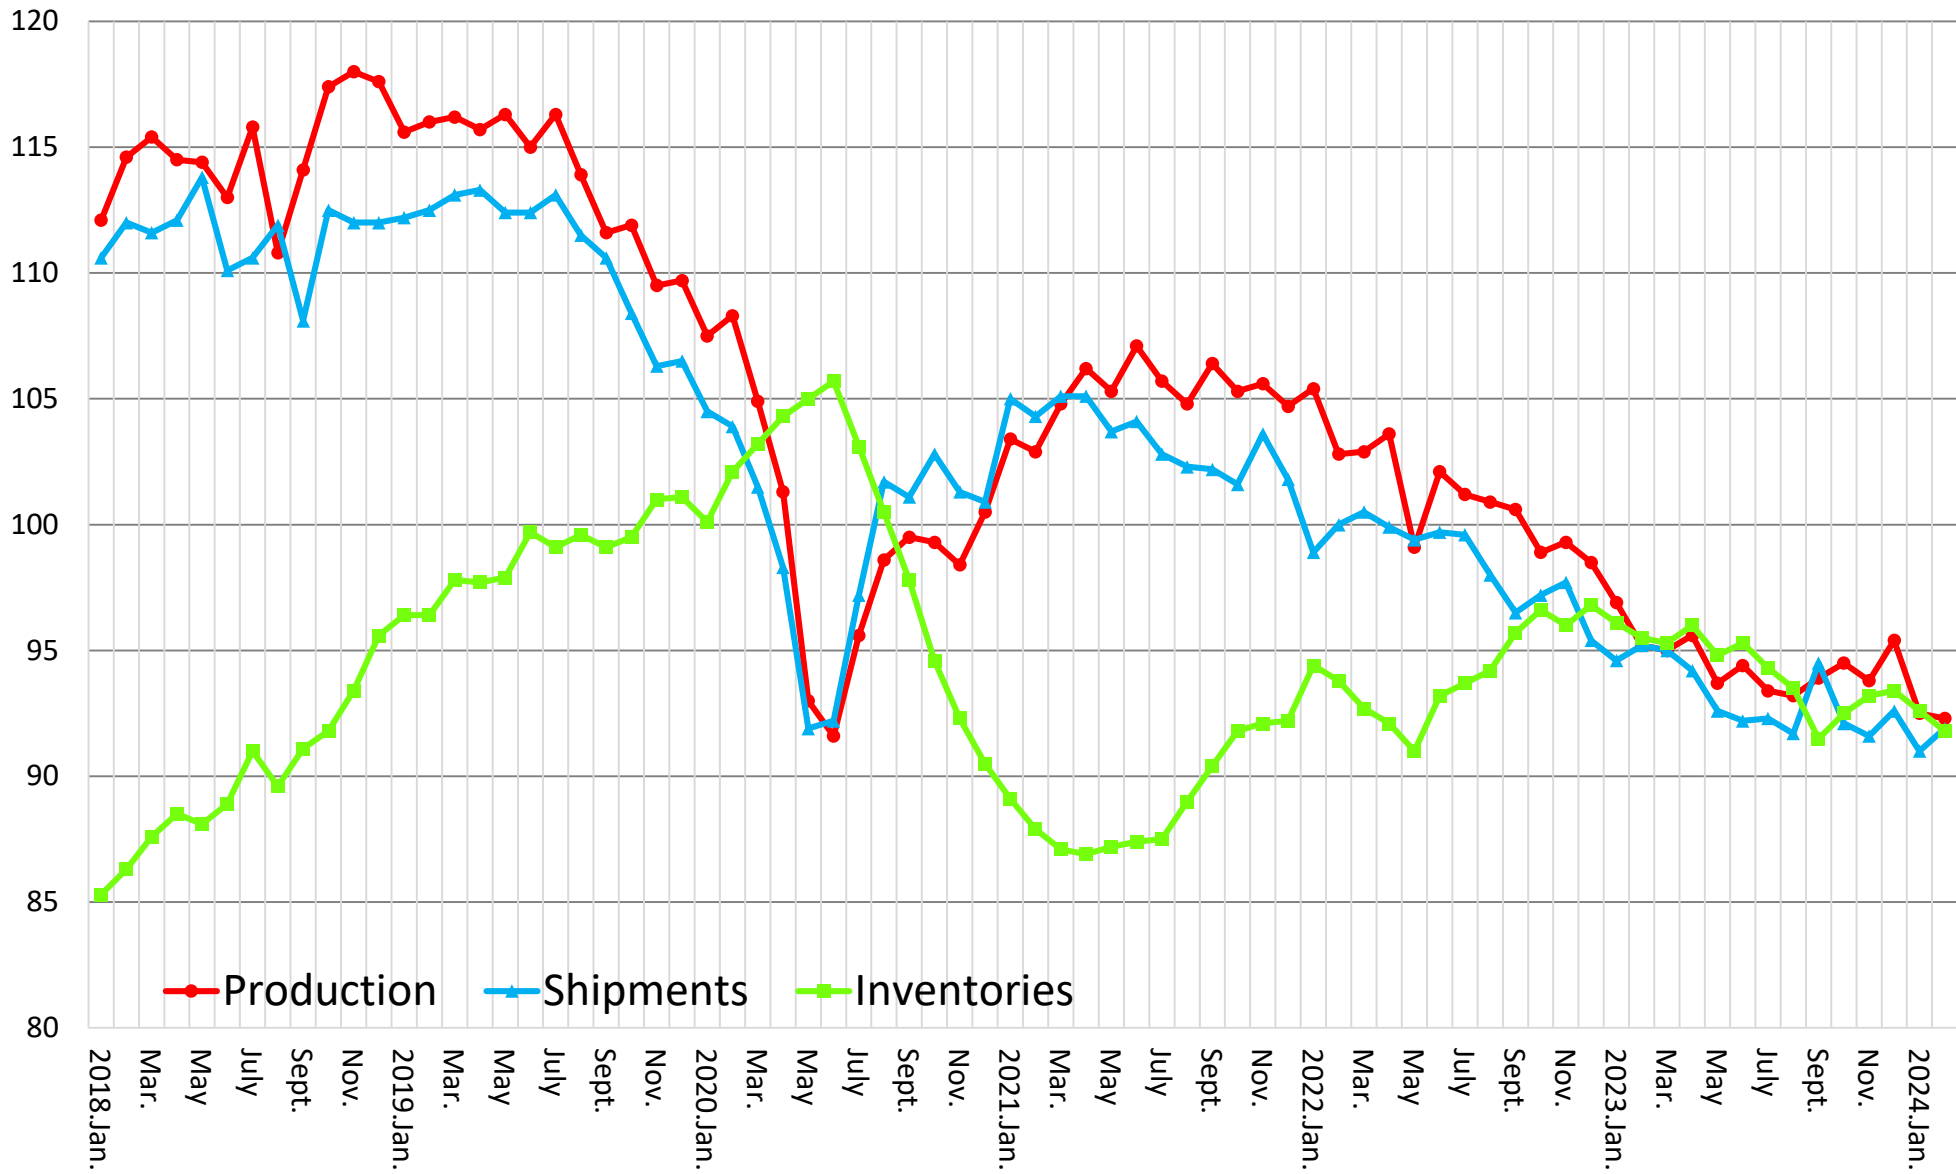

Production/Shipping/Inventory Index (Manufacturing)

(Source : Minister of Economy, Trade and Industry Indices of Industrial Production index,2020= 100)

Production/Shipping/Inventory Index (Chemicals excl. Medicine)

(Source : Minister of Economy, Trade and Industry Indices of Industrial Production index,2020= 100)

Production/Shipping/Inventory Index (Electronic parts and devices)

(Source : Minister of Economy, Trade and Industry Indices of Industrial Production index,2020= 100)

Production/Shipping/Inventory Index (Transport equipment)

(Source : Minister of Economy, Trade and Industry Indices of Industrial Production index,2020= 100)