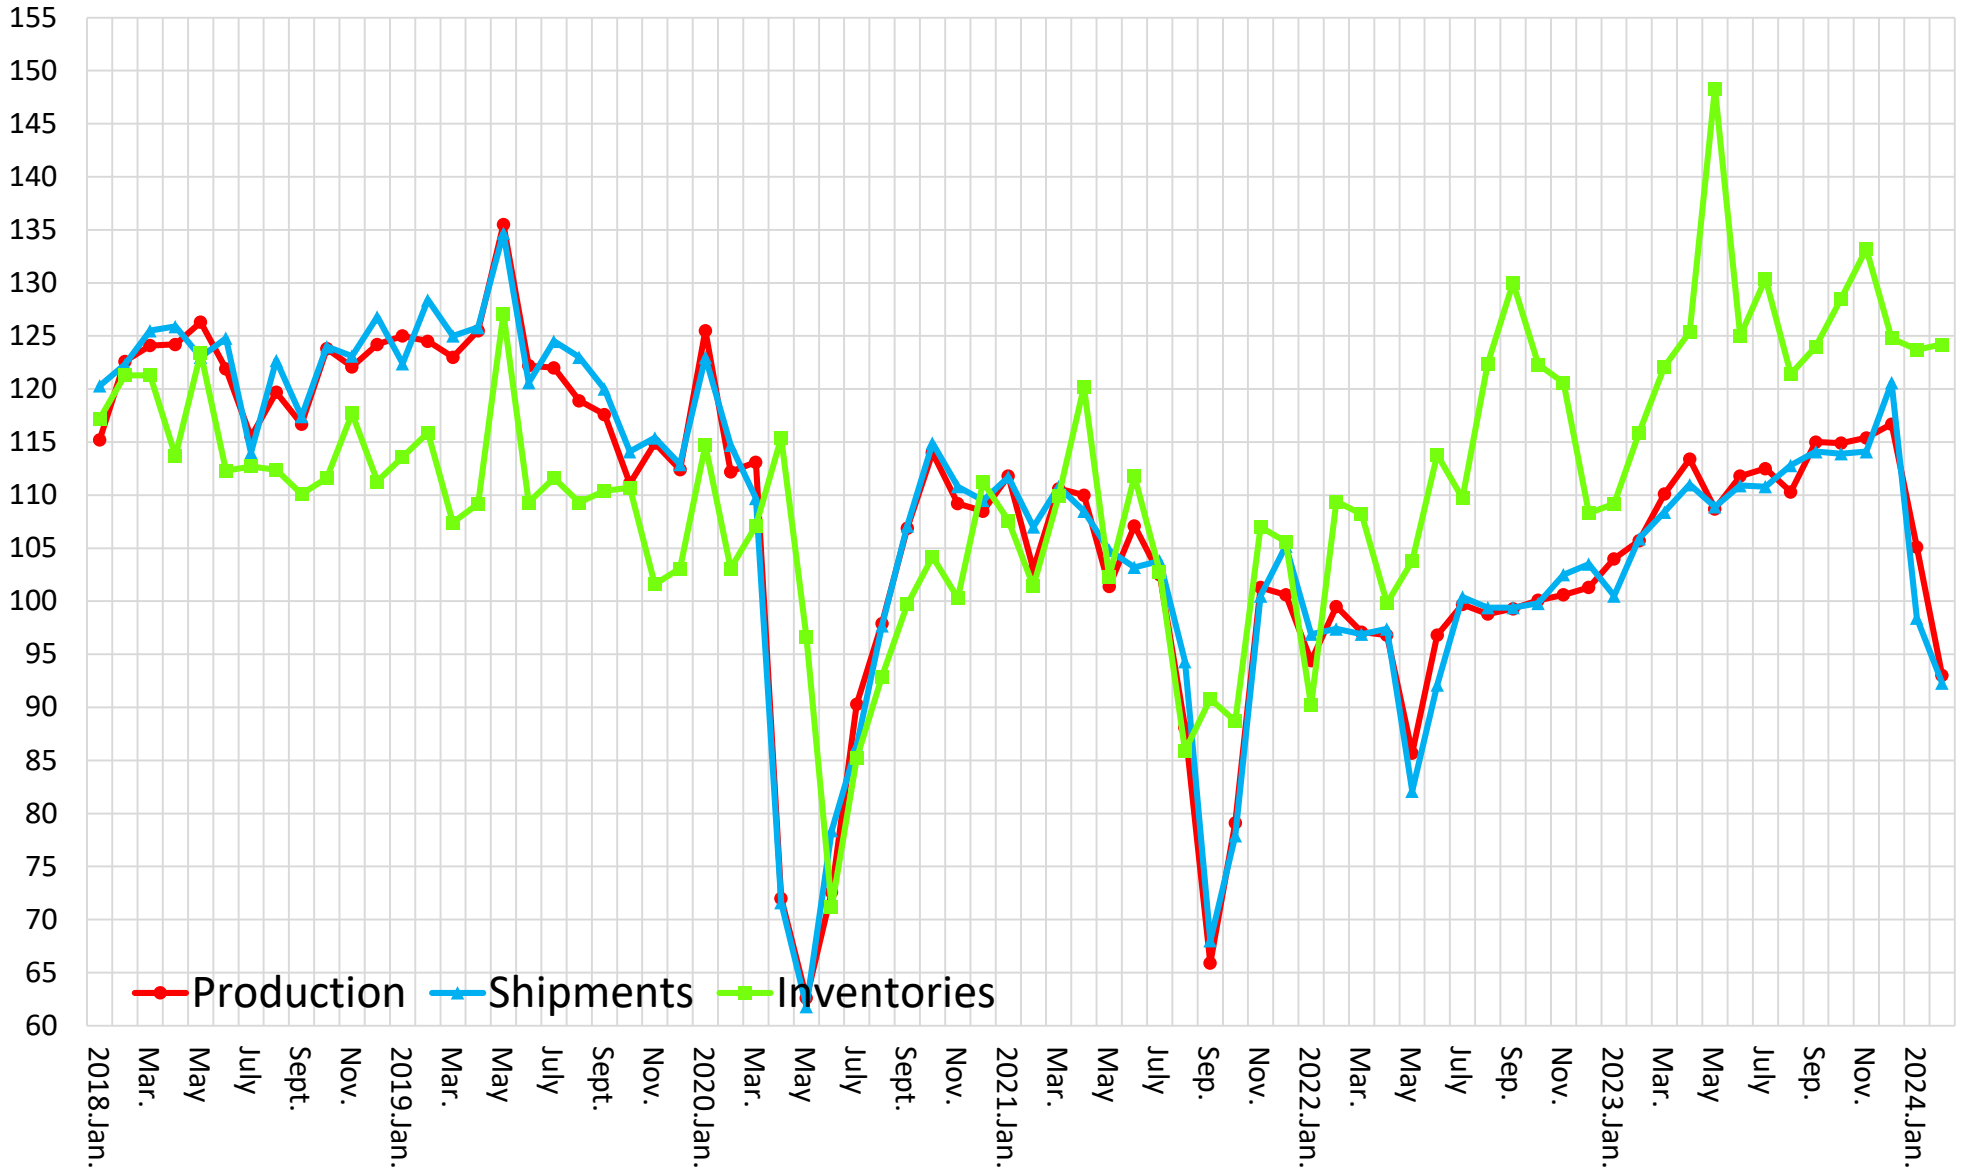

Production/Shipping/Inventory Index (Manufacturing)

(Source : Minister of Economy, Trade and Industry Indices of Industrial Production index,2020= 100)

Production/Shipping/Inventory Index (Chemicals excl. Medicine)

(Source : Minister of Economy, Trade and Industry Indices of Industrial Production index,2020= 100)

Production/Shipping/Inventory Index (Electronic parts and devices)

(Source : Minister of Economy, Trade and Industry Indices of Industrial Production index,2020= 100)

Production/Shipping/Inventory Index (Transport equipment)

(Source : Minister of Economy, Trade and Industry Indices of Industrial Production index,2020= 100)