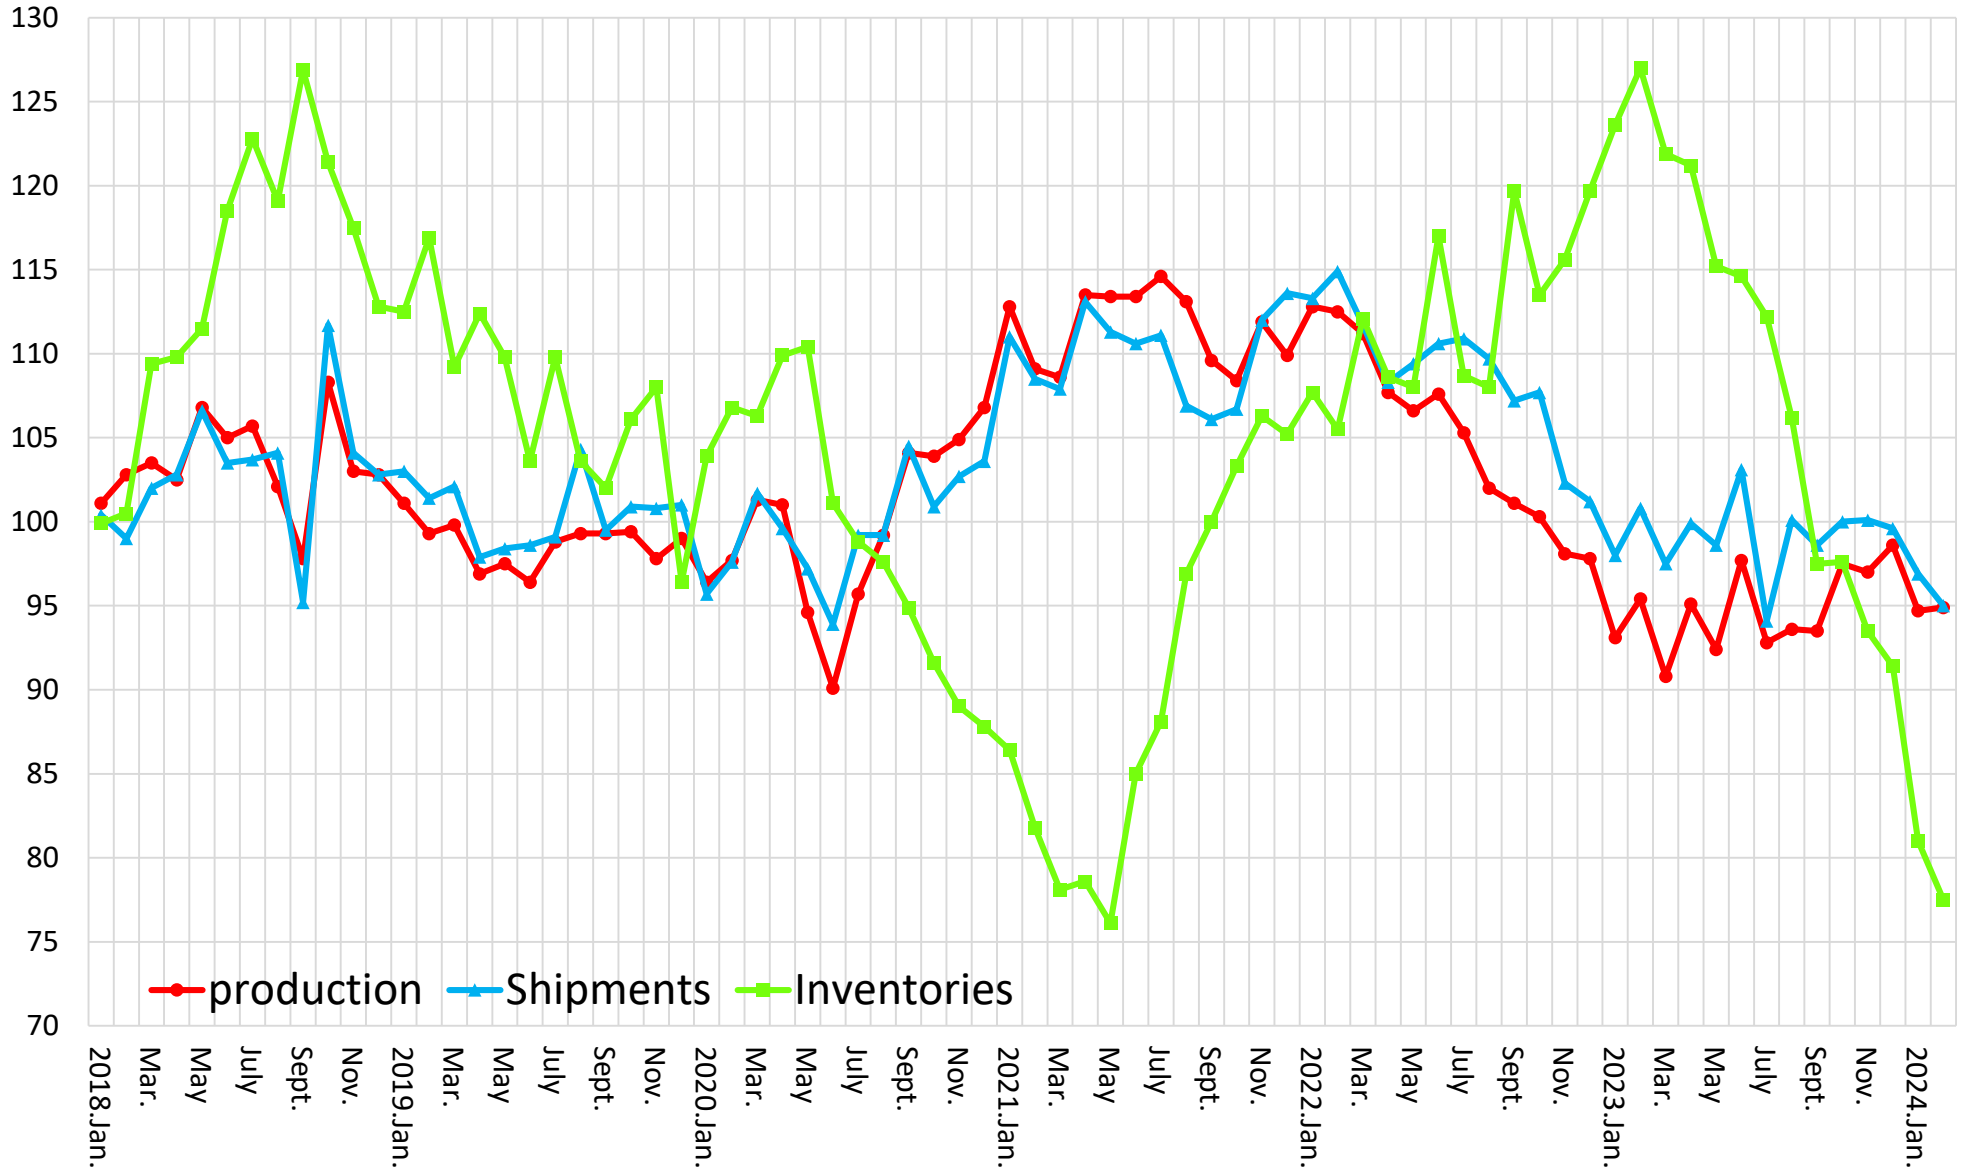

Production/Shipping/Inventory Index (Manufacturing)

(Source : Minister of Economy, Trade and Industry Indices of Industrial Production index,2020= 100)

Production/Shipping/Inventory Index (Chemicals excl. Medicine)

(Source : Minister of Economy, Trade and Industry Indices of Industrial Production index,2020= 100)

Production/Shipping/Inventory Index (Electronic parts and devices)

(Source : Minister of Economy, Trade and Industry Indices of Industrial Production index,2020= 100)

Production/Shipping/Inventory Index (Transport equipment)

(Source : Minister of Economy, Trade and Industry Indices of Industrial Production index,2020= 100)